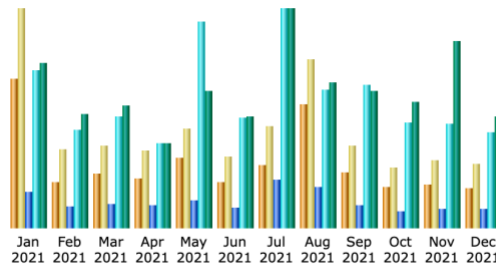

British Phycological Society

Andrew J Davies - Webmaster Report Winter Meeting January 5th 2022

Items that need a decision from Council

None

This year, we have largely been maintaining the status quo of the website, with no major additions except the interactive voting for the Canter-Lund competition, which we felt was a success. The Education and Outreach Committee will continue to use that system this year. We have also created a Council area on the website, with file uploads and folder creation to allow for archiving materials. In total 32 news articles were published online, and we have two posted events for 2022.

The January annual renewal process has gone well again, as it did in the last two years. Most annual renewals went through without a hitch, however, several renewals failed due to members not having the correct credit card details on PayPal and some members having issues with their Direct Debits. This year no complaints were received.

Our visitor statistics remain strong with over 3000 unique visitors per month and are 9,000 higher for 2021 over 2020:

Month	Unique visitors	Number of visits	Pages	Hits	Bandwidth
Jan 2021	9,378	13,818	57,062	252,613	8.66 GB
Feb 2021	2,893	4,945	35,112	156,638	5.99 GB
Mar 2021	3,385	5,177	37,533	178,916	6.41 GB
Apr 2021	3,097	4,854	36,319	135,238	4.41 GB
May 2021	4,395	6,252	43,480	330,258	7.21 GB
Jun 2021	2,897	4,473	32,763	176,786	5.87 GB
Jul 2021	3,970	6,373	76,229	351,308	11.49 GB
Aug 2021	7,770	10,594	64,465	221,163	7.63 GB
Sep 2021	3,496	5,206	36,280	228,901	7.18 GB
Oct 2021	2,580	3,803	26,166	169,494	6.59 GB
Nov 2021	2,760	4,223	30,904	166,671	9.77 GB
Dec 2021	2,479	4,043	29,761	152,457	5.86 GB
Total	49,100	73,761	506,074	2,520,443	87.09 GB