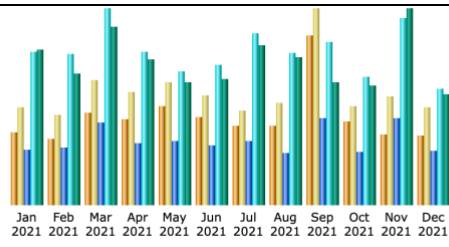

Month	Unique visitors	Number of visits	Pages	Hits	Bandwidth
Jan 2021	654	883	1,402	3,907	62.40 MB
Feb 2021	595	816	1,455	3,843	52.60 MB
Mar 2021	829	1,127	2,108	4,994	71.40 MB
Apr 2021	777	1,016	1,575	3,911	58.18 MB
May 2021	894	1,112	1,631	3,402	49.25 MB
Jun 2021	788	992	1,514	3,579	50.50 MB
Jul 2021	713	854	1,613	4,380	64.17 MB
Aug 2021	718	921	1,313	3,882	59.18 MB
Sep 2021	1,534	1,773	2,217	4,159	49.34 MB
Oct 2021	751	895	1,353	3,272	47.98 MB
Nov 2021	637	979	2,198	4,759	78.71 MB
Dec 2021	624	879	1,366	2,946	44.22 MB
Total	9,514	12,247	19,745	47,034	687.94 MB