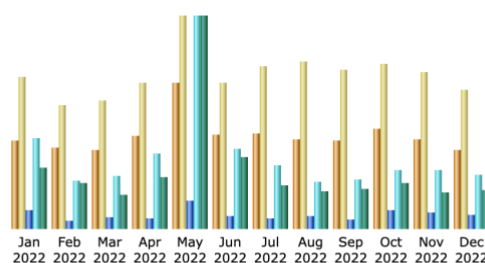

British Phycological Society

71st Annual General Meeting – Wed Jan 25th, 2023

Webmaster Report: AJ Davies

Once again we have maintained the functionality of the site through the annual renewal process and the entire year with over 99% uptime. The largest change this year was an automated email that was sent to every current member in late 2022 reminding of the impending Jan 1st renewal. I felt this was a huge success, it cut down on unwanted and failed renewals (due to payment details changing) and as such very few members cancelled their membership after Jan 1st. Several members did fail to renew and have not responded to personal communications, as such are deemed to have lapsed. In other news, we overhauled the Awards submission portal to a more reliable software and this too seems to have been a success.

Visitor numbers continue to look good, with excellent visitation rates during the Hilda Canter Lund submission and voting phases.

Month	Unique visitors	Number of visits	Pages	Hits	Bandwidth
Jan 2022	2,929	5,070	61,814	303,769	6.40 GB
Feb 2022	2,715	4,112	26,498	160,619	4.81 GB
Mar 2022	2,618	4,286	36,486	177,373	3.59 GB
Apr 2022	3,080	4,876	33,298	252,616	5.49 GB
May 2022	4,870	7,087	95,560	718,430	22.53 GB
Jun 2022	3,118	4,862	42,114	269,296	7.54 GB
Jul 2022	3,186	5,404	32,116	212,551	4.54 GB
Aug 2022	2,967	5,564	43,433	156,522	3.92 GB
Sep 2022	2,945	5,290	28,777	166,089	4.22 GB
Oct 2022	3,312	5,505	61,607	196,391	4.77 GB
Nov 2022	2,980	5,199	55,389	198,116	3.88 GB
Dec 2022	2,630	4,617	44,322	181,205	4.08 GB
Total	37,350	61,872	561,414	2,992,977	75.77 GB