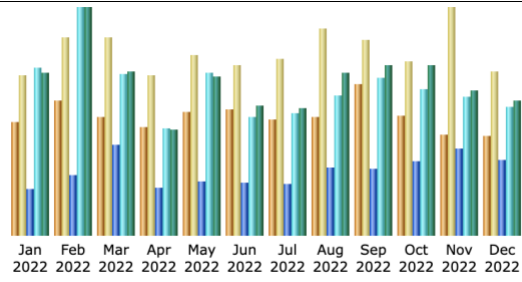

Month	Unique visitors	Number of visits	Pages	Hits	Bandwidth
Jan 2022	520	734	1,159	4,167	57.85 MB
Feb 2022	620	909	1,507	5,657	80.82 MB
Mar 2022	545	907	2,254	4,010	58.33 MB
Apr 2022	498	732	1,164	2,641	37.46 MB
May 2022	568	827	1,326	4,054	56.52 MB
Jun 2022	576	780	1,311	2,933	46.12 MB
Jul 2022	533	811	1,273	3,044	44.92 MB
Aug 2022	544	948	1,693	3,471	57.86 MB
Sep 2022	692	895	1,662	3,905	60.43 MB
Oct 2022	546	796	1,834	3,626	60.18 MB
Nov 2022	459	1,045	2,147	3,451	51.44 MB
Dec 2022	458	751	1,872	3,185	48.00 MB
Total	6,559	10,135	19,202	44,144	659.92 MB